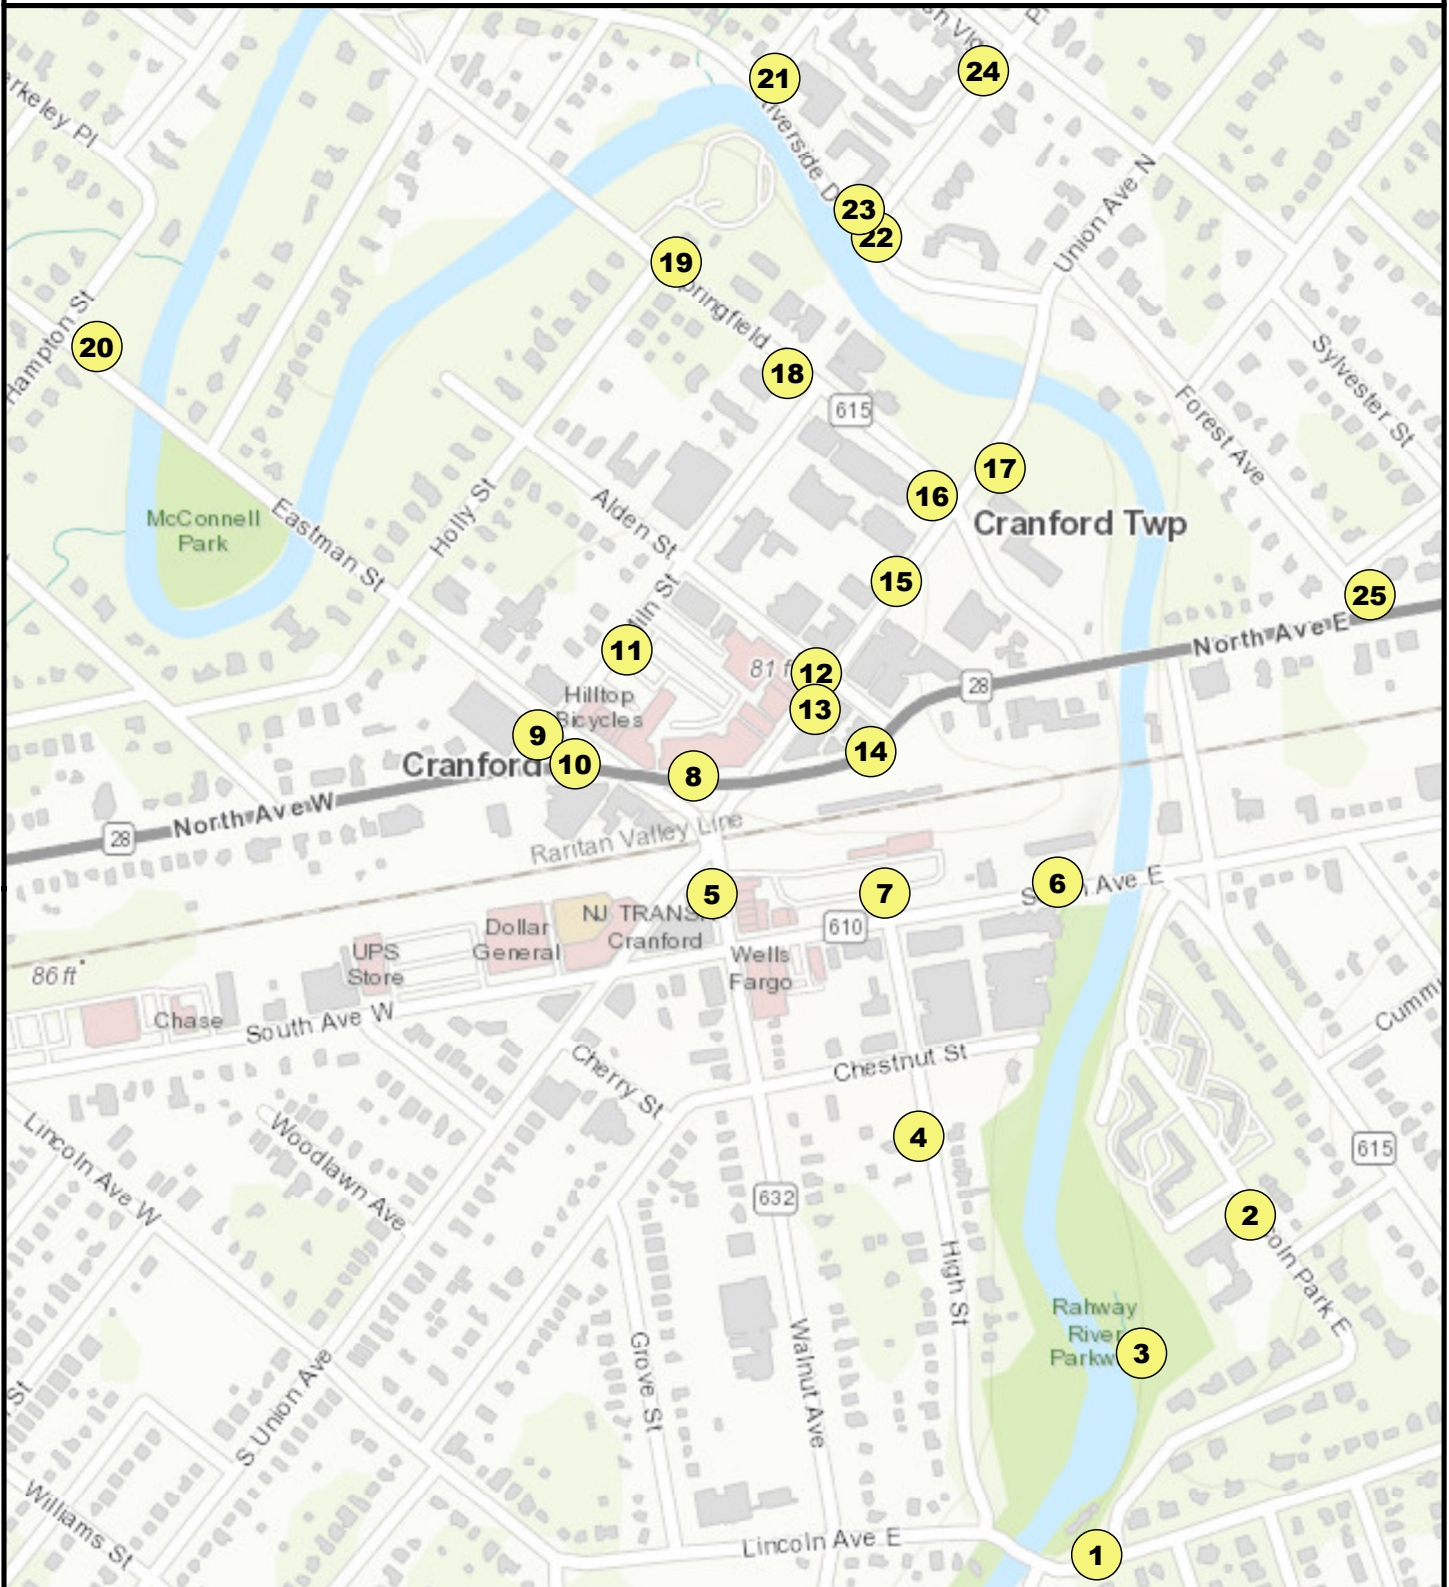

HISTORIC CRANFORD QR CODE AUDIO TOUR

Installed Sign Locations

November 2021

Cranford Historic Preservation Advisory Board

Legend

 QR Code Signs

Historic Cranford QR Code Audio Tour Sites				
Cranford Historic Preservation Advisory Board				
#	Name on sign at site	Address		
1	Droescher's Mill	347 Lincoln Ave East		
2	Cranford Park/Kaltenbach Mansion	600 Lincoln Park East		
3	Rahway River	Heritage Corridor Riverwalk		
4	First Baptist Church	100 High St		
5	Cranford Hotel	1 South Union Ave		
6	Trolley Power Station	225 South Ave East		
7	Cranford Train Station	South Ave at High Street		
8	Cranford Trust/Opera House Block	2-32 North Ave West		
9	Post Office/Hayashi's Restaurant	3 Miln St		
10	World War I Flagpole	Post Office Plaza Park		
11	First Public Library Building	108 Miln St		
12	Darsh Building	29 North Union Ave		
13	Masonic Building	20 North Union Ave		
14	William Sperry Building	11 North Ave East		
15	Cleveland Plaza/Marlborough Place	123 North Union Ave		
16	First Presbyterian Church	11 Springfield Ave		
17	Crane-Phillips House	124 North Union Ave		
18	Kalis Manor/Church of Christ Scientist	21 Springfield Ave		
19	Hanson House	38 Springfield Ave		
20	Hampton Park/Hampton Hall	Hampton St and Eastman St		
21	Cranford Casino	Riverside Dr and Casino Ave		
22	Riverside Garden Apartments/The Riverside	Prospect Ave and Riverside Dr		
23	Cranford Tile Street Signs	Prospect Ave and Riverside Dr		
24	English Village/Thomas Sperry Mansion	217 Prospect Ave		
25	Trinity Episcopal Church	205 North Avenue East		